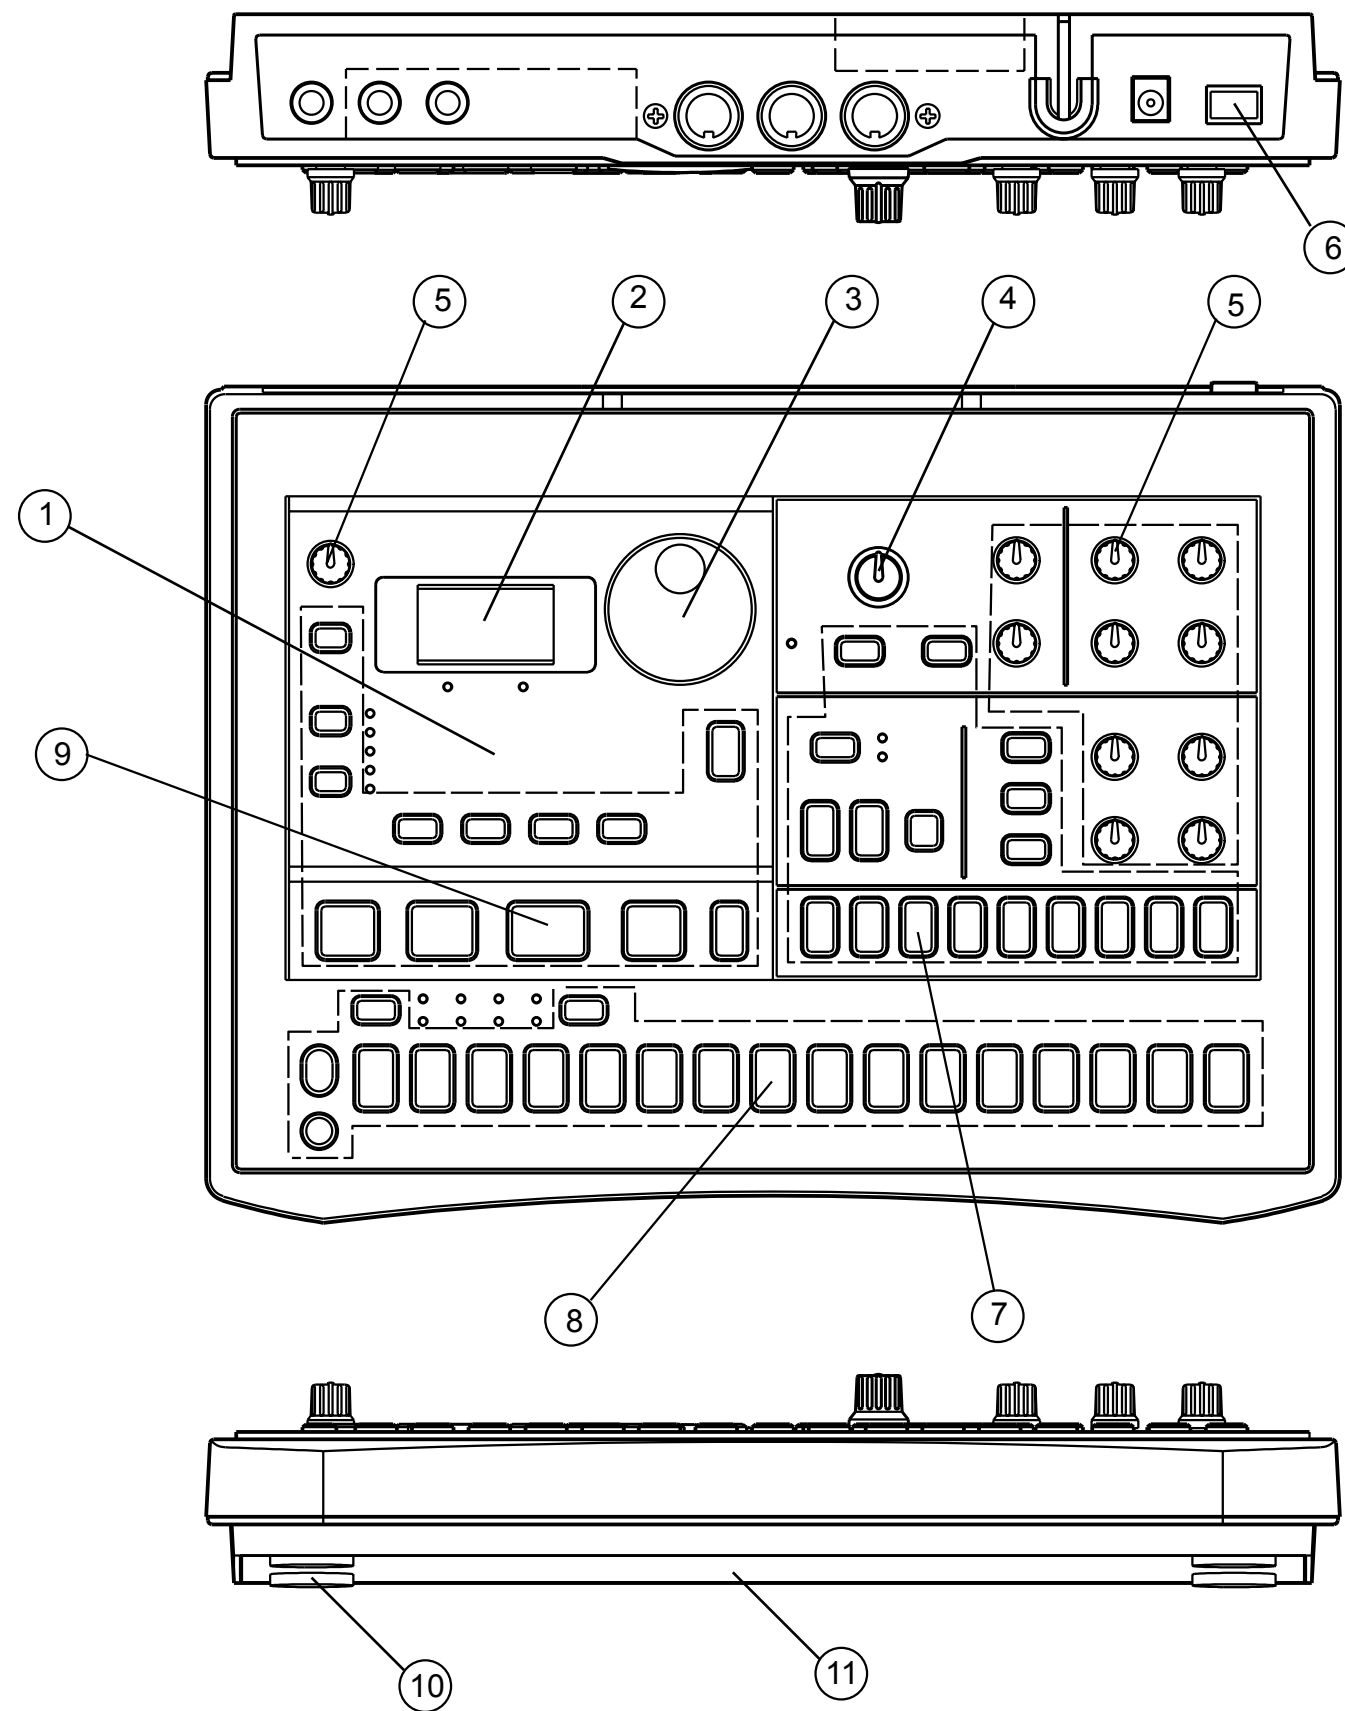

W: 300mm
 D: 222.5mm
 H: 55.4mm
 WEIGHT: 1.25Kg

NO.	PART CODE	PART NAME	Q'TY
1	646077300	X-0220 UPPER CASE KOC-E10163-4	1
2	630024300	X-514/7 8 SEGMENT WINDOW	1
3	620036000	X-610 ENCODER KNOB(BK)	1
4	620036100	KNOB P82-90G (BK/L.GR)	1
5	620033900	KNOB P422-90G(BK/L.GR)	11
6	620018200	POWER SW KNOB KOC-E40224-1	1
7	620038700	X-829S RUBBER KEY S(19KEYS)	1
8	620035500	X-829B RUBBER KEY F(20KEYS)	1
9	620035600	X-829P/B RUBBER KEY L(13KEYS)	1
10	500018300	RUBBER LEG 3X22X3 KOC-F48035	4
11	641041547	X-829P/B BOTTOM COVER C30525	1