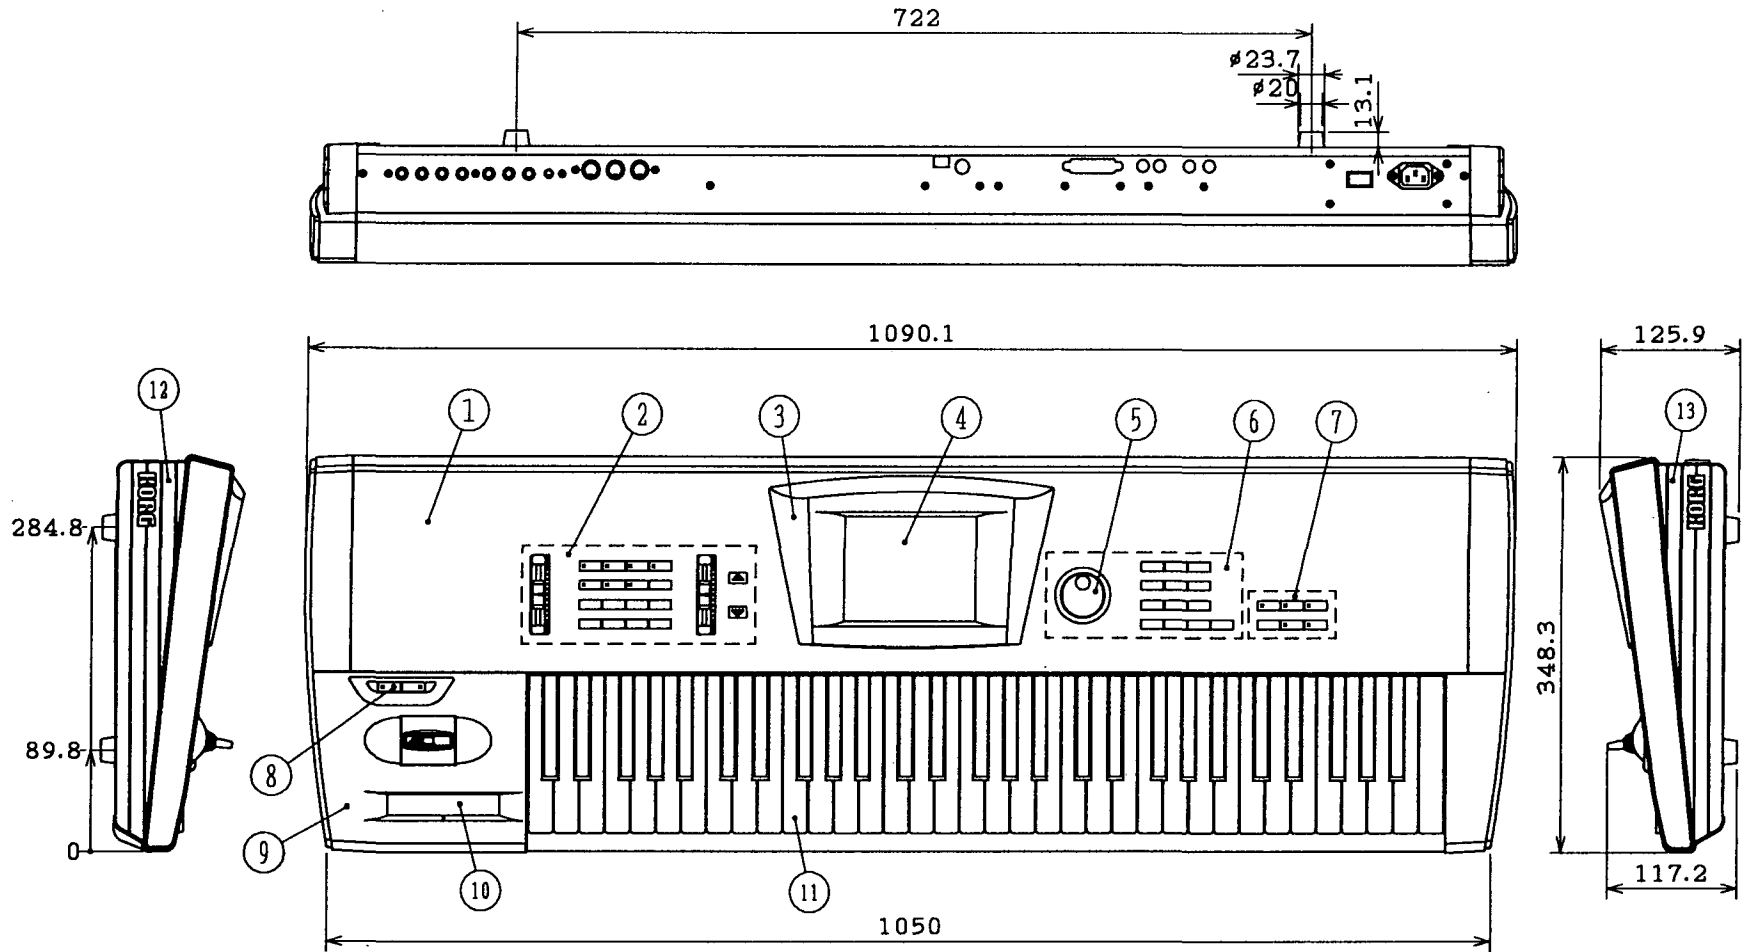

FOR TRINITY/plus

2. FULL VIEW

FOR TRINITY / TRINITY plus

NO.	PART NAME/IDENTIFICATION	PART CODE
1	X-311 PANEL KOC-C10164	641041241
2	X-311/2/3 KNOB BLOCK L	646052700
3	X-311/312 LCD HOOD	646052900
4	TOUCH PANEL LCD KGJ-01S-3	313003400
5	X-311-3 ENCODER KNOB E40363-2	620026701
6	X-311/2/3 KNOB BLOCK R	646052701
7	X-311/2/3 KNOB BLOCK R (SMALL)	646053200
8	X-311/2/3 CONTROL KNOB ASSY	620027100
9	X-311 JS PANEL KOC-E10118	646053100
10	X-311/2/3 X-Z SENSOR	415002600
11	KEYBOARD FS-61 KG2	420004800
12	X-311/312 SIDE PLATE L E10116	646052800
13	X-311/312 SIDE PLATE R E10117	646052801

W=1090.1mm

D=348.3mm

H=125.9mm

Weight=14.05kg (TRINITY)

Weight=14.25kg (TRINITY plus)

FOR TRINITY pro

FOR TRINITY pro

NO.	PART NAME/IDENTIFICATION	PART CODE
1	X-312 PANEL	KOC-C10165 641041242
2	X-311/2/3 KNOB BLOCK L	646052700
3	X-311/312 LCD HOOD	646052900
4	TOUCH PANEL LCD KGJ-01S-3	313003400
5	X-311-3 ENCODER KNOB E40363-2	620026701
6	X-311/2/3 KNOB BLOCK R	646052701
7	X-311/2/3 KNOB BLOCK R (SMALL)	646053200
8	X-311/2/3 CONTROL KNOB ASSY	620027100
9	X-311 JS PANEL	KOC-E10118 646053100
10	X-311/2/3 X-Z SENSOR	415002600
11	KEYBOARD FS-E76	420004500
12	X-311/312 SIDE PLATE L	E10116 646052800
13	X-311/312 SIDE PLATE R	E10117 646052801

W=1297.1 mm

D=348.3 mm

H=125.9 mm

Weight=17.05 kg