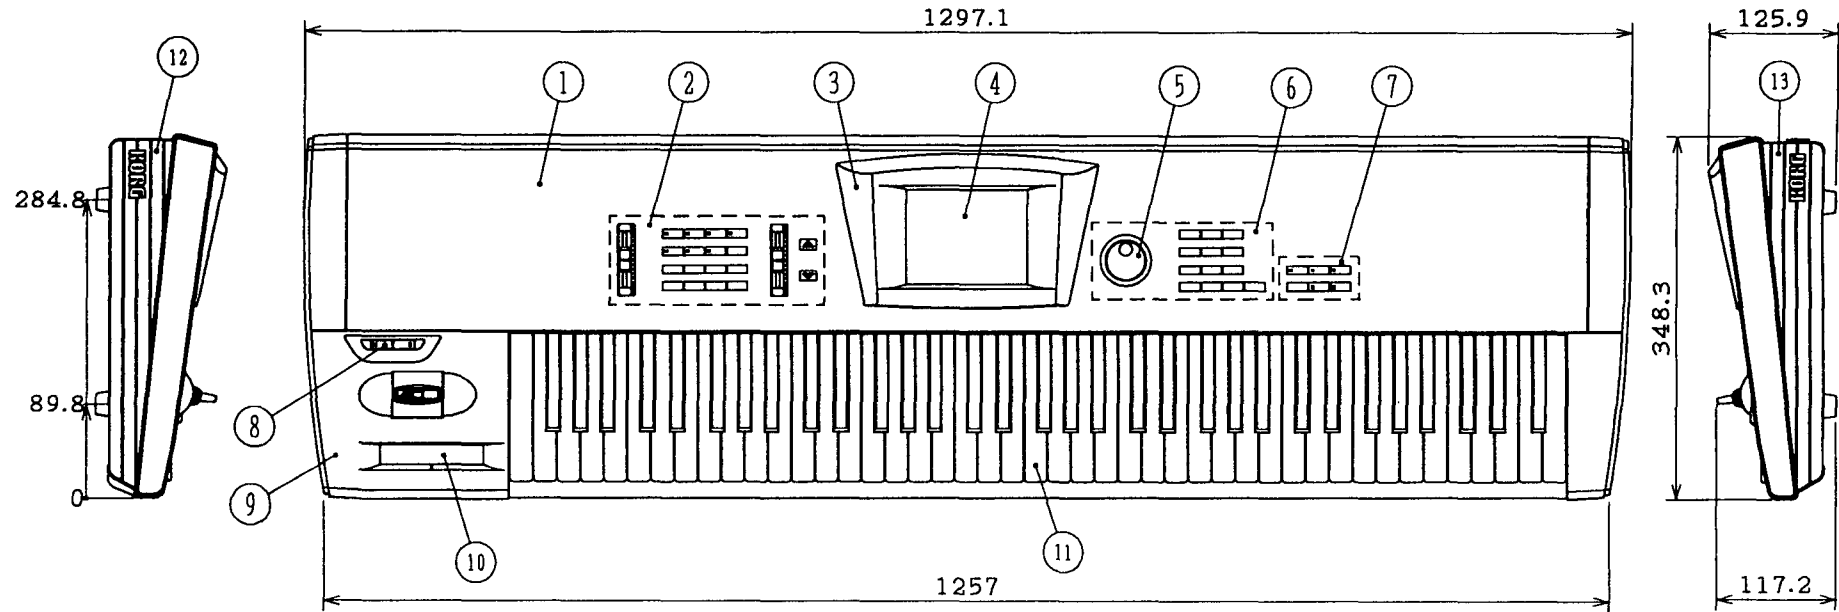

FOR TRINITY/plus

2. FULL VIEW

FOR TRINITY / TRINITY plus

NO.	PART NAME/IDENTIFICATION	PART CODE
1	X-311 PANEL KOC-C10164	641041241
2	X-311/2/3 KNOB BLOCK L	646052700
3	X-311/312 LCD HOOD	646052900
4	TOUCH PANEL LCD KGJ-01S-3	313003400
5	X-311-3 ENCODER KNOB E40363-2	620026701
6	X-311/2/3 KNOB BLOCK R	646052701
7	X-311/2/3 KNOB BLOCK R (SMALL)	646053200
8	X-311/2/3 CONTROL KNOB ASSY	620027100
9	X-311 JS PANEL KOC-E10118	646053100
10	X-311/2/3 X-Z SENSOR	415002600
11	KEYBOARD FS-61 KG2	420004800
12	X-311/312 SIDE PLATE L E10116	646052800
13	X-311/312 SIDE PLATE R E10117	646052801

W=1090.1mm

D=348.3mm

H=125.9mm

Weight=14.05kg (TRINITY)

Weight=14.25kg (TRINITY plus)

FOR TRINITY pro

FOR TRINITY pro

NO.	PART NAME/IDENTIFICATION	PART CODE
1	X-312 PANEL	KOC-C10165 641041242
2	X-311/2/3 KNOB BLOCK L	646052700
3	X-311/312 LCD HOOD	646052900
4	TOUCH PANEL LCD KGJ-01S-3	313003400
5	X-311-3 ENCODER KNOB E40363-2	620026701
6	X-311/2/3 KNOB BLOCK R	646052701
7	X-311/2/3 KNOB BLOCK R (SMALL)	646053200
8	X-311/2/3 CONTROL KNOB ASSY	620027100
9	X-311 JS PANEL	KOC-E10118 646053100
10	X-311/2/3 X-Z SENSOR	415002600
11	KEYBOARD FS-E76	420004500
12	X-311/312 SIDE PLATE L	E10116 646052800
13	X-311/312 SIDE PLATE R	E10117 646052801

W=1297.1 mm

D=348.3 mm

H=125.9 mm

Weight=17.05 kg