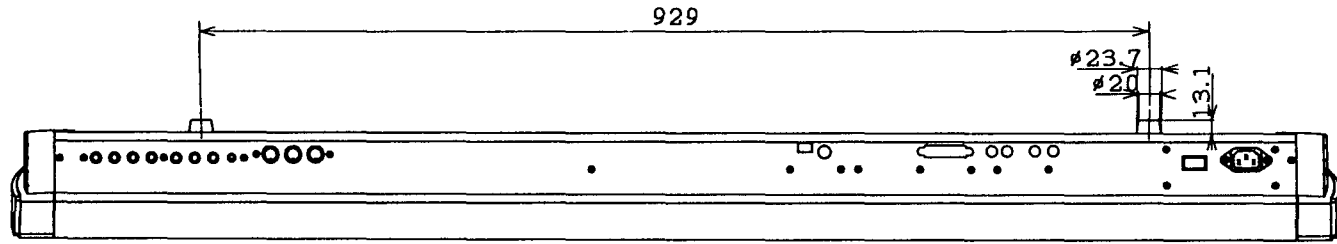

FOR TRINITY/plus

2. FULL VIEW

FOR TRINITY / TRINITY plus

NO.	PART NAME/IDENTIFICATION	PART CODE
1	X-311 PANEL KOC-C10164	641041241
2	X-311/2/3 KNOB BLOCK L	646052700
3	X-311/312 LCD HOOD	646052900
4	TOUCH PANEL LCD KGJ-01S-3	313003400
5	X-311-3 ENCODER KNOB E40363-2	620026701
6	X-311/2/3 KNOB BLOCK R	646052701
7	X-311/2/3 KNOB BLOCK R (SMALL)	646053200
8	X-311/2/3 CONTROL KNOB ASSY	620027100
9	X-311 JS PANEL KOC-E10118	646053100
10	X-311/2/3 X-Z SENSOR	415002600
11	KEYBOARD FS-61 KG2	420004800
12	X-311/312 SIDE PLATE L E10116	646052800
13	X-311/312 SIDE PLATE R E10117	646052801

W=1090.1mm

D=348.3mm

H=125.9mm

Weight=14.05kg (TRINITY)

Weight=14.25kg (TRINITY plus)

FOR TRINITY pro

FOR TRINITY pro

NO.	PART NAME/IDENTIFICATION	PART CODE
1	X-312 PANEL	KOC-C10165 641041242
2	X-311/2/3 KNOB BLOCK L	646052700
3	X-311/312 LCD HOOD	646052900
4	TOUCH PANEL LCD KGJ-01S-3	313003400
5	X-311-3 ENCODER KNOB E40363-2	620026701
6	X-311/2/3 KNOB BLOCK R	646052701
7	X-311/2/3 KNOB BLOCK R (SMALL)	646053200
8	X-311/2/3 CONTROL KNOB ASSY	620027100
9	X-311 JS PANEL	KOC-E10118 646053100
10	X-311/2/3 X-Z SENSOR	415002600
11	KEYBOARD FS-E76	420004500
12	X-311/312 SIDE PLATE L	E10116 646052800
13	X-311/312 SIDE PLATE R	E10117 646052801

W=1297.1 mm

D=348.3 mm

H=125.9 mm

Weight=17.05 kg