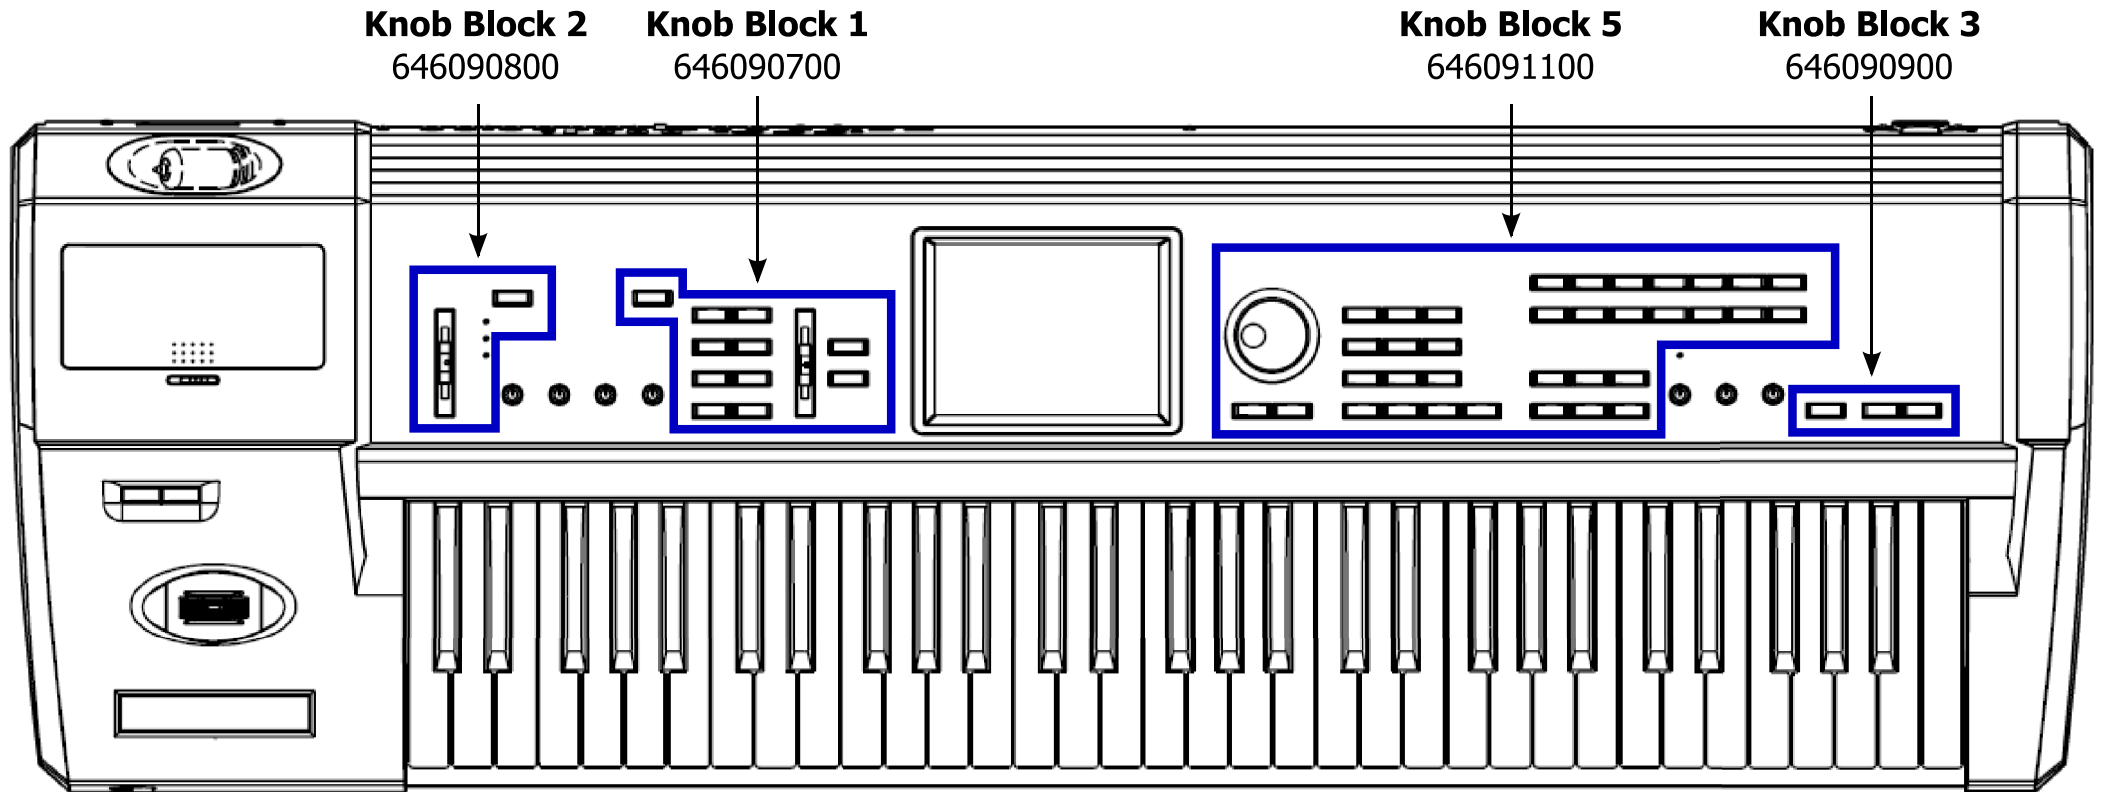

Triton Extreme Buttons

The buttons on the TritonExtreme are grouped into various blocks. The buttons are arranged as follows.

Knob Block 1

VALVE FORCE ON/OFF
COMBI
PROG
SEQ
SAMPLING
S. PLAY
GLOBAL
MEDIA
COMPARE

Knob Block 2

REALTIME CONTROL
Volume Fader Channel

Knob Block 3

ARPEGGIATOR ON/OFF
SAMPLING REC
SAMPLING START/STOP

Knob Block 5

EXIT
MENU
Keypad Buttons (0 - 9, -, 10's HOLD)
ENTER
Bank Buttons (A - N)
Sequencer Buttons (PAUSE, REW, FF, LOCATE, REC/WRITE, START/STOP)